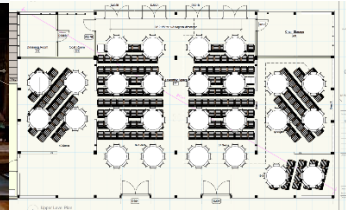

Monocacy Hall (max 150)

Barn Upper "Wagon" Level
(max 270, theater-style seating)

Sugarloaf Mountain Lawn

Other (please explain)

Which reception spaces are you most interested in? (1 included in package price)

Pergola (up to 50)
(great for standing cocktail hour or micro)

Sugarloaf Mountain Lawn
(Note: couple rents tents, tables, chairs, etc)

Monocacy Hall or Sugarloaf Dining Hall (max 150)
(Cater – Fully contained/No Kitchen access)

Barn Upper “Wagon Level”
(max 160 at round tables with dance floor or 208 w/o)

Barn Lower “Stable Level”
(max 170 w/rustic tables and benches)

Other (please explain)

Optional: Is there anything else you’d like us to know?
